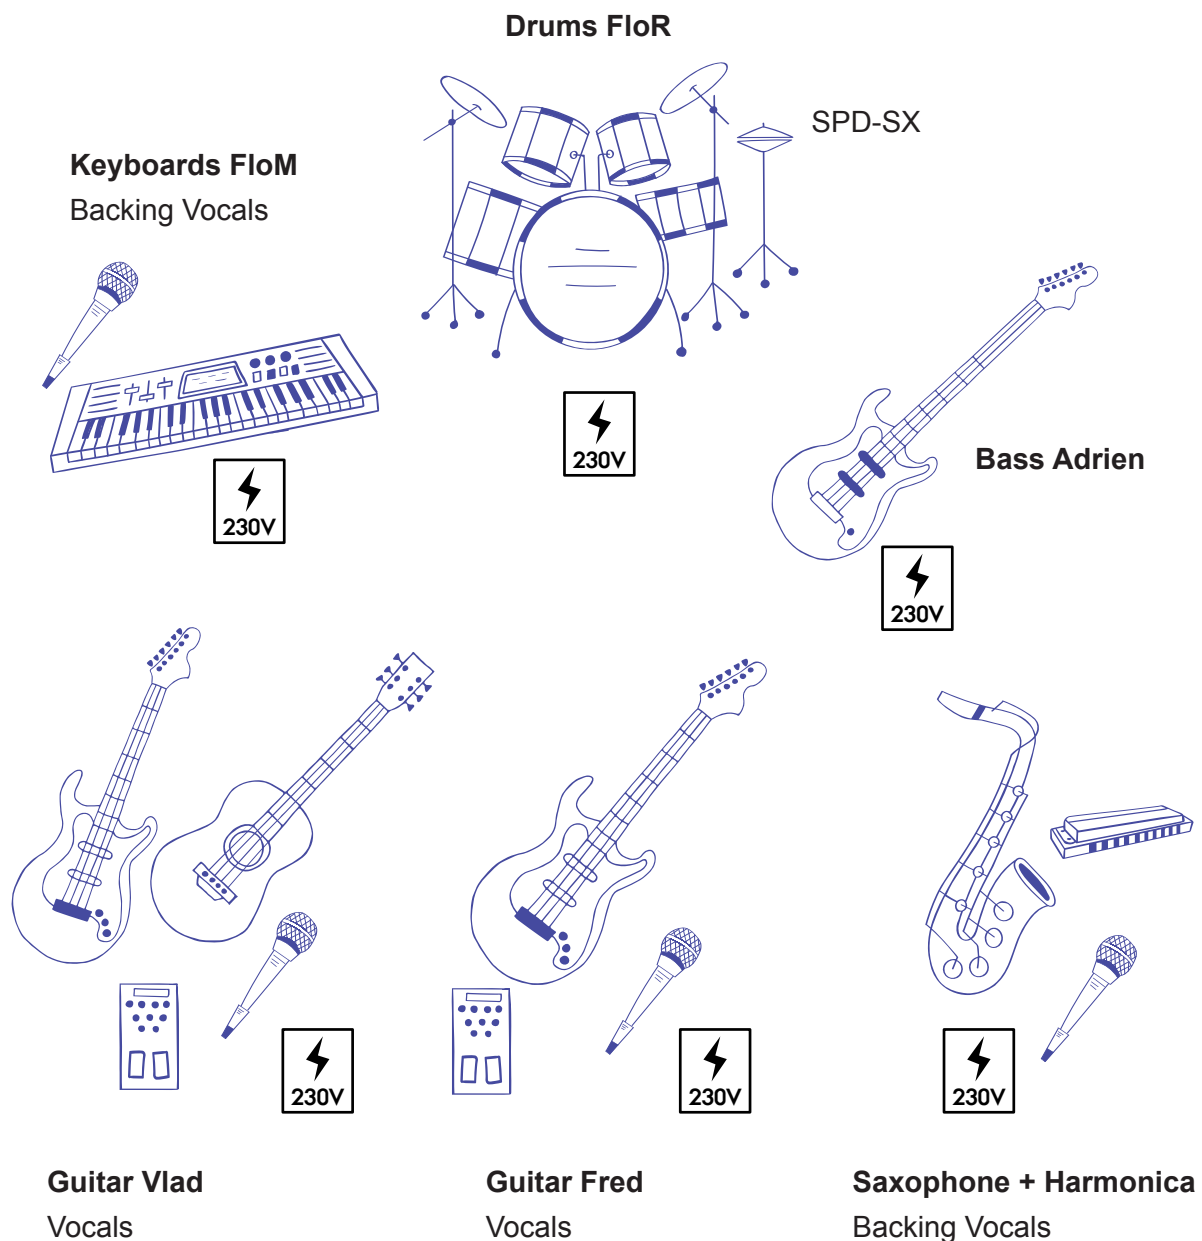

TECHNICAL RIDER - IMPORTANT INFORMATION

- Following elements have to be provided by the organizer:
 - all microphones (excepted for saxophone and harmonica)
 - all cables (incl. all cables from microphones to splitter and from splitter to front mixer)
 - all stands
 - a **24-CHANNELS SPLITTER** to pick up each channel for in ear-monitoring. If necessary, BANKRUPT can provide its own 24-channels splitter
 - **7DI Box**
- No monitor necessary on stage as Bankrupt is providing and managing its own monitoring system (QSC-Touchmix 30 mixer and wireless in-ear system). BANKRUPT will connect its system on the 24-channels splitter (provided by the organization or provided by BANKRUPT on request of the organization).
- The band doesn't have its own sound engineer

STAGE PLAN

PATCH LIST

NOTICE	CHANNEL MIXER IN EAR	CHANNEL SPLITTER AND FRONT MIXER	INTRUMENTS	MICRO PROVIDED BY	MIC STAND	FX	PHANTOM
	1	1	Kick	organizator	small	-	tbd
	2	2	Snare	organizator	small	reverb	tbd
	3	3	Hat	organizator	med.	-	tbd
	4	4	Tom 10	organizator	clip	reverb	tbd
	5	5	SPARE	-	-	-	-
	6	6	Tom 16	organizator	clip	reverb	tbd
	7	7	OH R	organizator	tall	-	tbd
	8	8	OH L	organizator	tall	-	tbd
	9	9	Bass	DI organizator	-	-	tbd
	10	10	Keys	DI organizator	-	-	tbd
	11	11	Sax mobil	BANKRUPT	-	reverb + echo	-
	12	12	Harmo	BANKRUPT	-	reverb légère	-
	13	13	SPARE	-	-	-	-
	14	14	Guitar Fred	-	-	-	-
	15	15	Guitar Vlad	-	-	-	-
	16	16	Guitar Acoustic	DI organizator	-	-	-
	17	17	Vocal Fred	organizator	tall	reverb légère	tbd
	18	18	Vocal Vlad	organizator	tall	reverb légère + delay	tbd
	19	19	Vocal Xav	organizator	tall	-	tbd
	20	20	Vocal FloM	organizator	tall	-	tbd
	25	21	Keys Midi L	DI organizator	-	-	-
	26	22	Keys Midi R	DI organizator	-	-	-
	27	23	PAD SPD SX L	DI organizator	-	-	-
	28	24	PAD SPD SX R	DI organizator	-	-	-
	24	--	Metronome (in ear only)	-	-	-	-